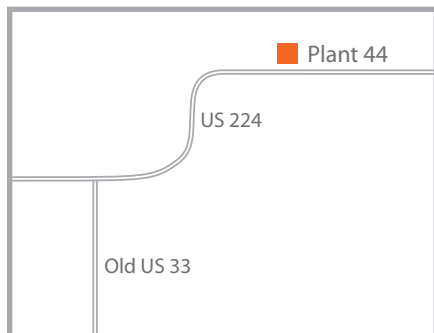

Tour Schedule:

Tours are Monday through Friday at 9:00am
Children 16 and older are welcome.

Call for Reservations:

Tom Liechty
800-854-1344 x3297 or email tom.leichy@fleetwood.com

Plant Address:

Fleetwood Motor Homes of Indiana
1031 US 224 E
Decatur, IN 46733