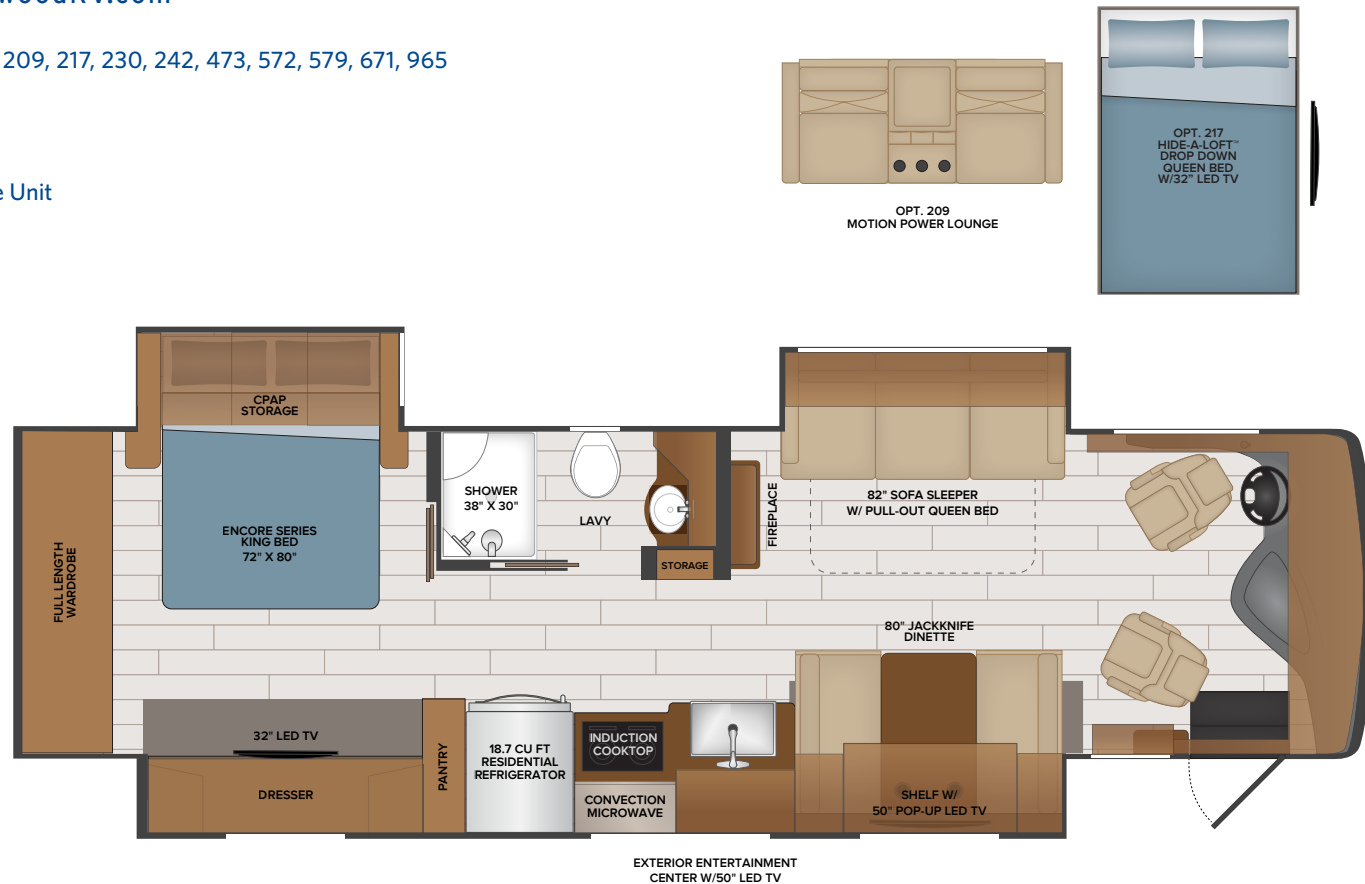

www.FleetwoodRV.com

34GT Options: 086, 096, 131, 189, 209, 217, 230, 242, 473, 572, 579, 671, 965

TOP FLOORPLAN FEATURES

- Sleeps up to 7
- Triple Slide Floorplan with a Full- slide Located on the Entertaining Side of the Unit
- Full Flat Floor
- Standard 82" Sofa Sleeper with Pull-out Queen Bed
- Standard 80" Jack-knife Dinette with a 50" LED TV Directly, Conveniently Placed on a Televator.
- Full-length Rear Wardrobe with Additional Space to Add an Optional Stackable Washer/Dryer

FRONTIER OPTIONS

086	Connectivity Package	242	A/C 15M Black
096	KING® Universal Satellite System	473	Brakesync - NEW
131	Washer/Dryer—Stackable	572	Central Vacuum System
189	Power Passenger Seat with Power Footrest	579	Safety Awareness Package
209	Motion Power Lounge	671	Power Cord Reel
217	Hide-A-Loft™ Drop Down Queen Bed	965	1st Full Bay 90" Slideout Tray
230	Roof Vent Rain Covers		

FREEDOM SPORT FOUNDATION
 Freightliner Custom Railed Chassis
 Cummins®, 6.7L, 340 HP
 700 lb/ft Torque
 Allison 2500 Series Transmission, 6-Speed

FLOORPLAN **34GT** | 2022 | CLASS A DIESEL **FRONTIER**