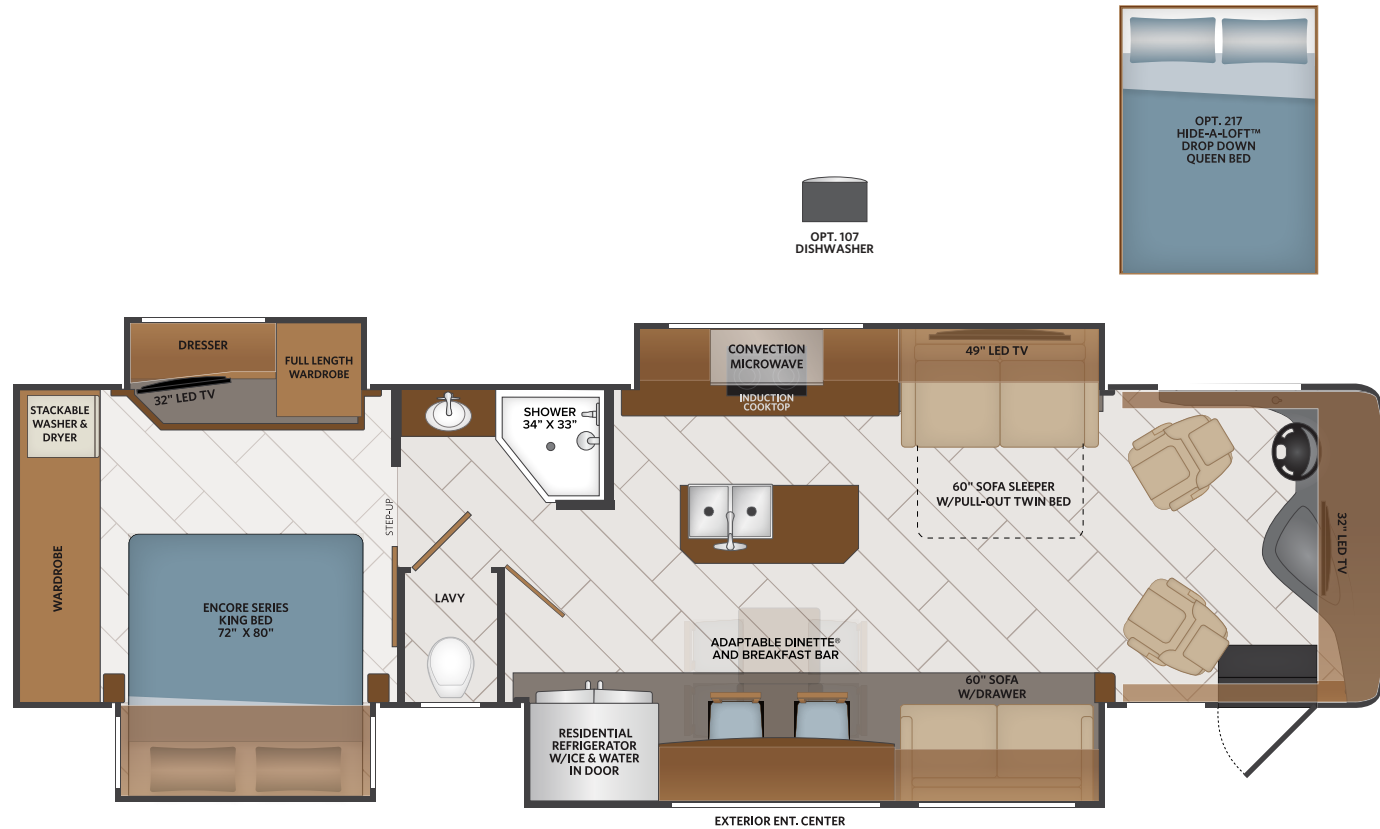

www.FleetwoodRV.com

36Q Options: 099, 107, 189, 209, 217, 237, 473, 563

TOP FLOORPLAN FEATURES

- Sleeps up to 6
- Residential Galley w/Functional Island
- Adap-table Dinette® Versatile Seating that Showcases the Panoramic Window View or when Additional Table Seating is Needed Converts to a Dinette Table
- Private Master Suite
- Jack and Jill Lavy with Private Water Closet

FREEDOM BRIDGE® CHASSIS

Model: Freightliner® XCM Series
 Engine: Cummins ISB 6.7L
 Transmission: Allison® 3,000 MH 6-Speed w/Electronic Shifter
 Alternator: Delcom Remy 160 Amp
 Torque: 800 lb.-ft. @ 1,800 RPM
 Horsepower: 360HP

DISCOVERY OPTIONS

099	Satellite Delete	473	Brakesync—NEW
107	Dishwasher	217	Hide-A-Loft™ Drop Down Queen Bed
189	Power Passenger Seat w/Power Footrest	563	Technology Package: WiFiRanger™ SkyPro w/LTE and GPS, Cell Booster, 265W Solar Panel, Upgraded Kenwood® Radio, and MobileEye Collision Mitigation Camera
209	Motion Power Lounge (Ottoman's are omitted on 44B)		

FLOORPLAN **36Q**

2022 CLASS A DIESEL **DISCOVERY**