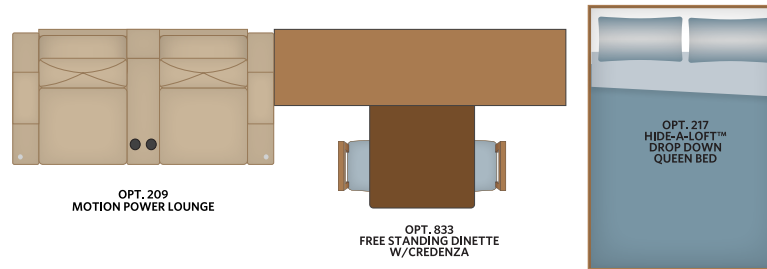

www.FleetwoodRV.com

FREEDOM BRIDGE® CHASSIS

Model: Freightliner® XCM Series
 Engine: Cummins ISB 6.7L
 Transmission: Allison® 3,000 MH 6-Speed w/Electronic Shifter
 Alternator: Delcom Remy 160 Amp
 Torque: 800 lb.-ft. @ 1,800 RPM
 Horsepower: 360HP

38K Options: 099, 107, 189, 209, 217, 237, 473, 563, 833

TOP FLOORPLAN FEATURES

- Sleeps up to 5
- Open Living Area
- U-benched Dinette
- Sofa with storage drawer
- Porcelain Tile Floor
- Fiberglass Shower w/Seat & Skylight