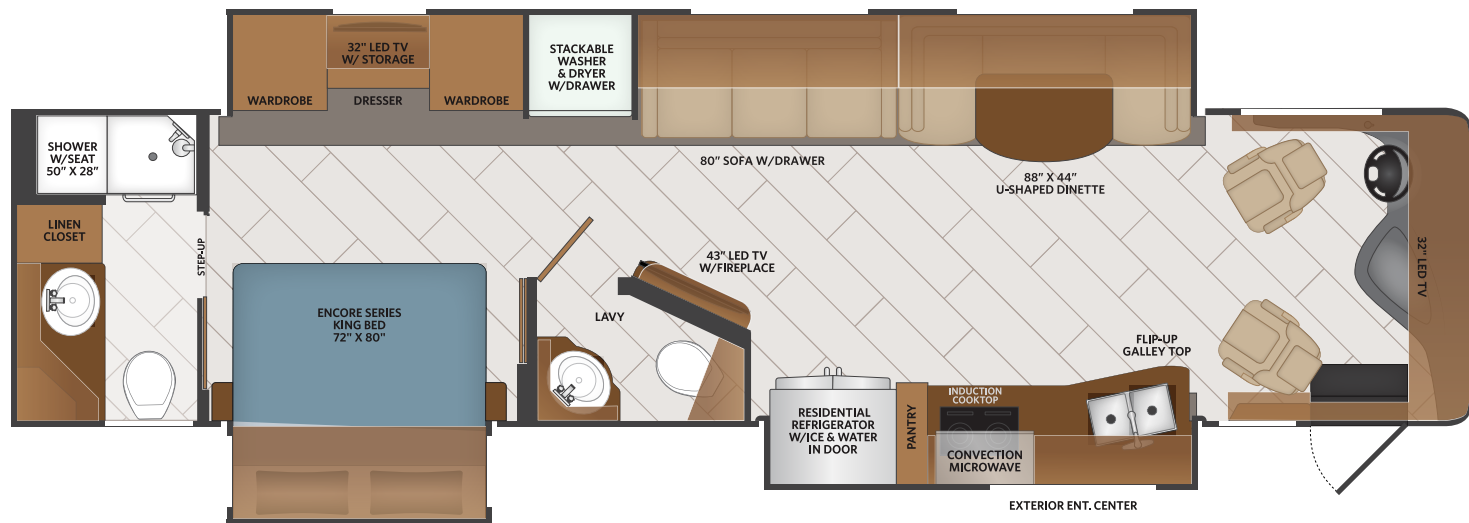

www.FleetwoodRV.com

FREEDOM BRIDGE® CHASSIS

Model: Freightliner® XCM Series
 Engine: Cummins ISB 6.7L
 Transmission: Allison® 3,000 MH 6-Speed w/Electronic Shifter
 Alternator: Delcom Remy 160 Amp
 Torque: 800 lb.-ft. @ 1,800 RPM
 Horsepower: 360HP

38K Options: 099, 107, 189, 209, 217, 237, 473, 563, 833

TOP FLOORPLAN FEATURES

- Sleeps up to 5
- Open Living Area
- U-benched Dinette
- Sofa with storage drawer
- Porcelain Tile Floor
- Fiberglass Shower w/Seat & Skylight

DISCOVERY OPTIONS

099	Satellite Delete	237	Third Roof A/C
107	Dishwasher	473	Brakesync—NEW
189	Power Passenger Seat w/Power Footrest	563	Technology Package: WiFiRanger™ SkyPro w/LTE and GPS, Cell Booster, 265W Solar Panel, Upgraded Kenwood® Radio, and MobileEye Collision Mitigation Camera
209	Motion Power Lounge (Ottoman's are omitted on 44B)	833	Free Standing Dinette w/Credenza
217	Hide-A-Loft™ Drop Down Queen Bed		

FLOORPLAN 38K

2022 CLASS A DIESEL DISCOVERY