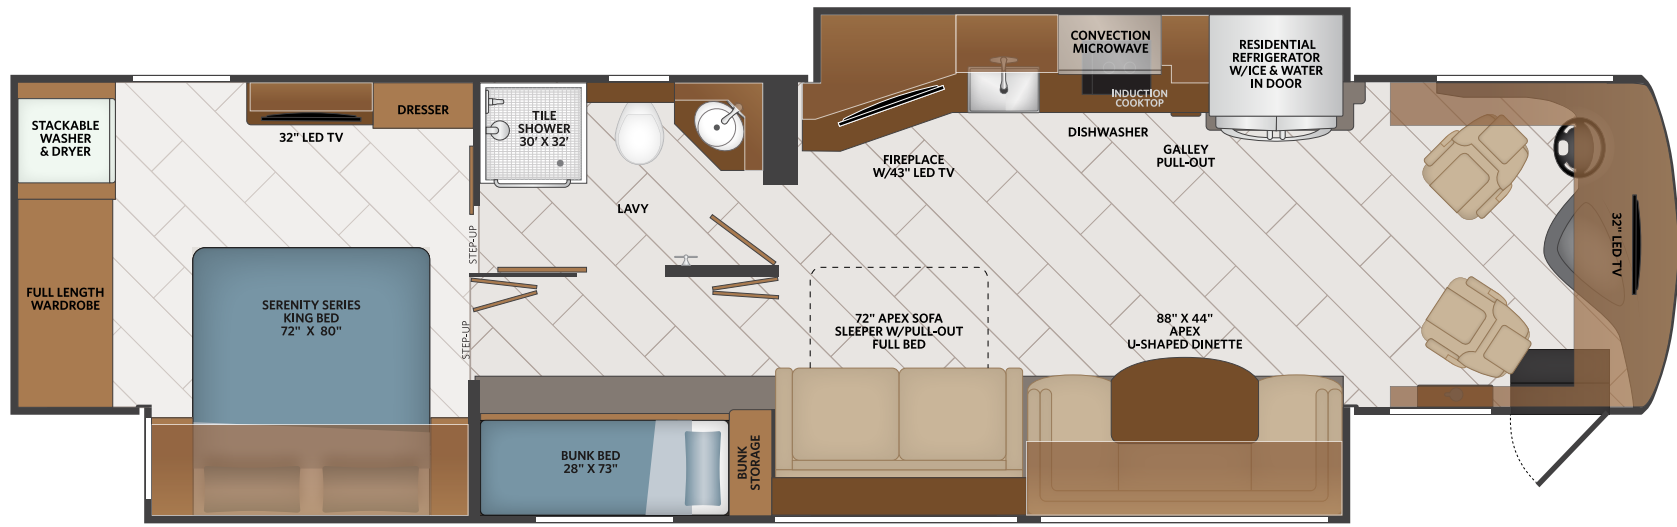

www.FleetwoodRV.com

FREEDOM BRIDGE® CHASSIS
36HQ, 40G, 40M

Model: Freightliner® XCM Series
 Engine: Cummins ISL 9L
 Transmission: Allison® 3,000 MH
 6-Speed w/Electronic Shifter
 Alternator: Delcom Remy 160 Amp
 Torque: 1,150 lb. ft.
 Horsepower: 380HP

40G Options: 095, 099, 111, 209, 215, 256, 272, 473, 485, 563, 916, 967

TOP FLOORPLAN FEATURES

- Sleeps up to 9
- Family Friendly Bunk Beds
- Fireplace
- Sofa Sleeper
- Private Sleeping Areas for All

OPT. 209
APEX MOTION
POWER LOUNGE

OPT. 215
HIDE-A-LOFT™
DROP DOWN
XL TWIN BED

DISCOVERY LXE OPTIONS

095	Satellite Dish Winegard In-motion	473	BrakeSync —NEW
099	Satellite Delete	485	Blindspot Detection
111	Exterior Freezer	563	Technology Package: WiFiRanger™ SkyPro w/LTE and GPS, Cell Booster, 265W Solar Panel, Upgraded Kenwood® Radio, and MobileEye Collision Mitigation Camera
209	Motion Power Lounge (Ottoman's are omitted on 44B)	916	Heated Tile Floor - Rear
215	Hide-A-Loft™ Drop Down Twin XL Bed	967	Second Full Bay 90" Slide-out Tray
256	Roof Mount Patio Awning Second Door Side		
272	Window Awning Package		

FLOORPLAN **40G**

20
22

CLASS A DIESEL
DISCOVERY LXE