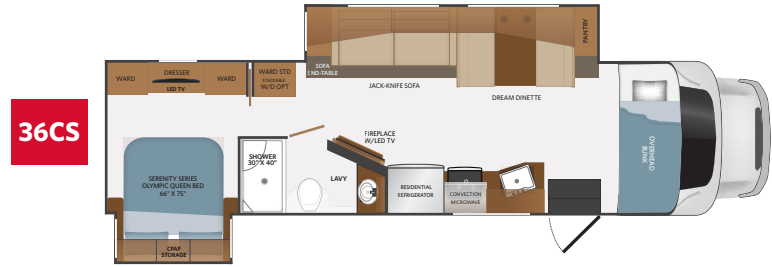

AVAILABLE OPTIONS

- Rear Ladder
- Starlink Satellite System
- Induction Cooktop
- Stackable Washer & Dryer (36CS)
- Motion Power Lounge
- AGM Battery Package
- Solid Surface Upgrade
- Diamond Shield Exterior Graphic
- Sani-Con Waste Pump
- Booth Dinette
- Wardrobe / Pantry Storage (36FW)

EXTERIORS