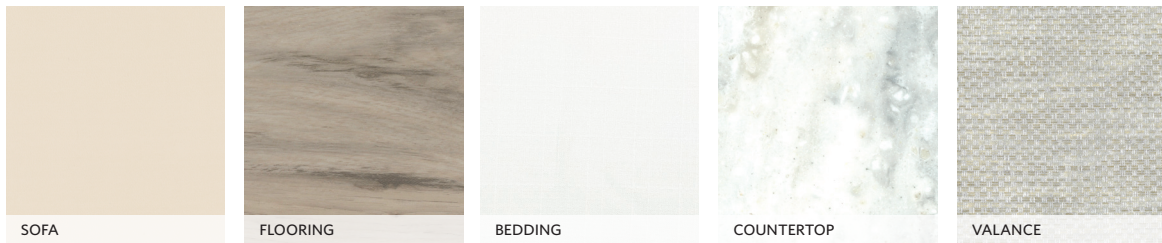

EXTERIORS

TO LOCATE A DEALER NEAR YOU VISIT OUR WEBSITE AT FLEETWOODRV.COM

20
27 | SUPER C DIESEL
ALTITUDE FS600D

MODELS: 36CS | 36FW

DELTA

HERITAGE

HAZELNUT

SEDONA