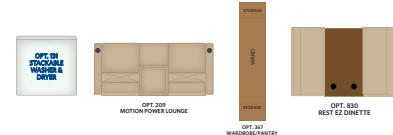

AVAILABLE OPTIONS

- Rear Ladder
- Starlink Satellite System
- Induction Cooktop
- Stackable Washer & Dryer (36CS)
- Motion Power Lounge
- AGM Battery Package
- Solid Surface Upgrade
- Diamond Shield Exterior Graphic
- Sani-Con Waste Pump
- Booth Dinette
- Wardrobe / Pantry Storage (36FW)

EXTERIORS