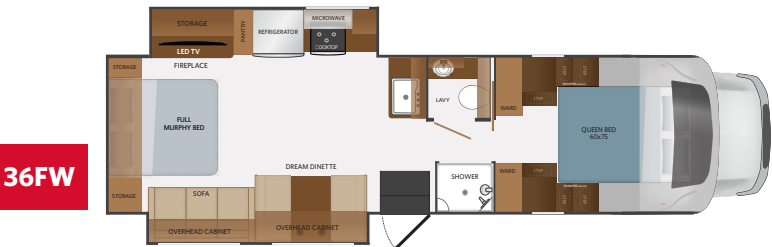

AVAILABLE OPTIONS

- Rear Ladder
- Starlink Satellite System
- Induction Cooktop
- Stackable Washer & Dryer (36CS)
- Motion Power Lounge
- AGM Battery Package
- Solid Surface Upgrade
- Diamond Shield Exterior Graphic
- Sani-Con Waste Pump
- Booth Dinette
- Wardrobe / Pantry Storage (36FW)

EXTERIORS