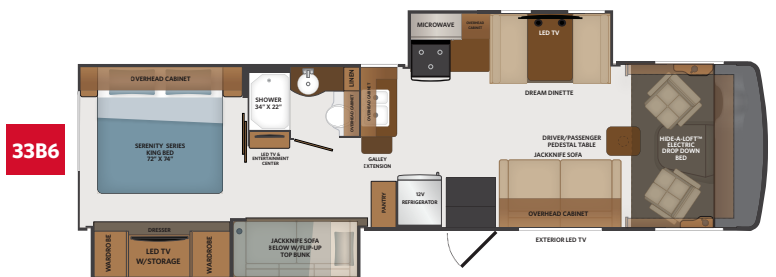

TO LOCATE A DEALER NEAR YOU VISIT OUR WEBSITE AT FLEETWOODRV.COM