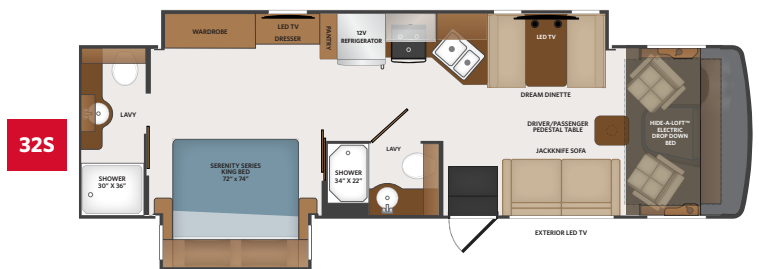

TO LOCATE A DEALER NEAR YOU VISIT OUR WEBSITE AT FLEETWOODRV.COM