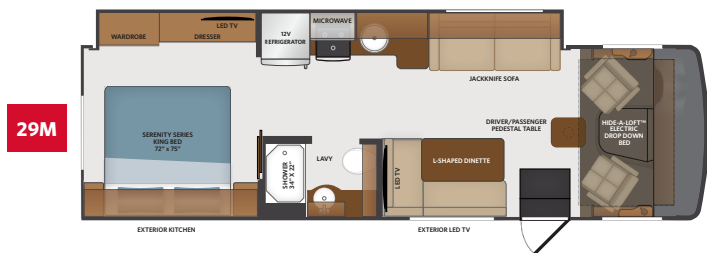

TOP FEATURES

- Ford 7.3L V8. (335 HP, 468ft.lb.)
- 18K - 22K chassis
- 8,000 lb. tow hitch
- Pre-wired for solar panel
- Side-View camera integrated into exterior mirrors
- Winegard 360+ w/4g Gateway, 5G Ready, And HD Antenna
- Axxera Stereo w/AM/FM/Bluetooth w/backup camera screen
- MultiPlex house controls that can be controlled by your smart phone or tablet
- 50" exterior LED television
Largest exterior television at this price point
- Hide-A-Loft™ electric drop down bed (600lb Capacity)
- No luan backer on fiberglass sidewall reducing the possibility of delamination
- Fleetwood PowerLock™ System II integrates the sidewall to roof structure, construction techniques, and allows for years of worry free enjoyment
- Large one-piece panoramic windshield
- Residential sofa by APEX Custom Furniture
- Driver & passenger seats by Villa

AVAILABLE OPTIONS

- Steering Stabilizer System
- Roof Vent Rain Covers
- Manual Theater Seating
- Dream Dinette (29M)
- Dual A/C with 7000 watt Generator (29M)
- Dual A/C (11k) with EMS* - Residential Refrigerator (28A)
- Power Driver Seat
- Starlink Satellite

DIMENSIONS & CAPACITIES

MODEL	28A	29M	32S	33B6
Overall Length	29' 3"	31' 0"	33' 6"	34' 7"
Overall Height	12' 4"	12' 4"	12' 4"	12' 4"
Overall Width*	100"	100"	100"	100"
Interior Height*	82"	82"	82"	82"
Interior Width*	96"	96"	96"	96"
Patio Awning Width	20'	20'	14'	12'
Interior Storage (cu. ft.)	81	92	97	121
Exterior Storage (cu. ft.)	70	45	83	93
Fresh Water Capacity (gal)	50	50	50	50
Grey Water Capacity (gal)	37	37	37	37
Black Water Capacity (gal)	37	37	37	37