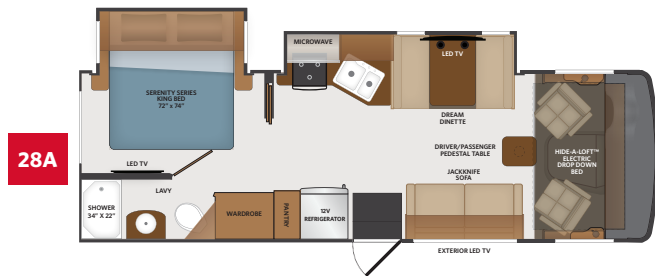

TO LOCATE A DEALER NEAR YOU VISIT OUR WEBSITE AT FLEETWOODRV.COM