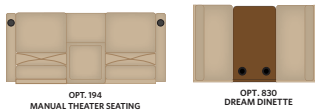

TO LOCATE A DEALER NEAR YOU VISIT OUR WEBSITE AT FLEETWOODRV.COM