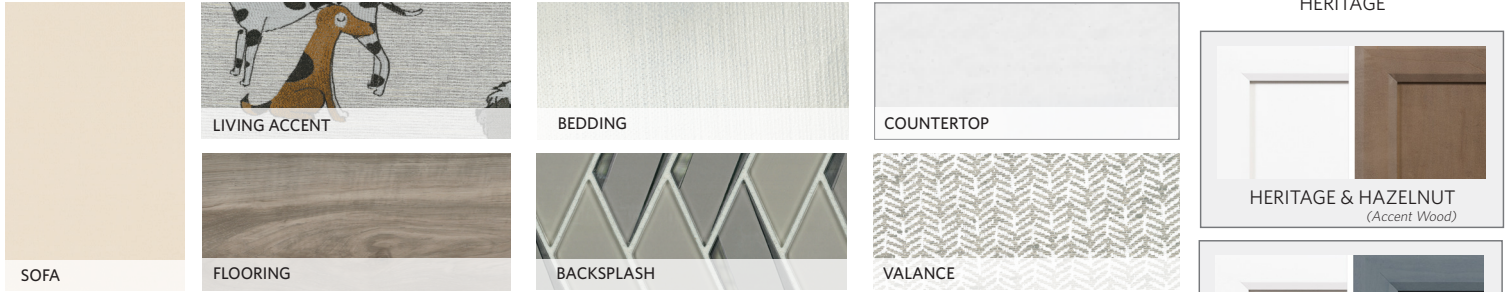

**DOMINO**

**HURRICANE**

**LAZY RIVER**

**CHASSIS**

MODEL	32RW	33HB	34MB	35R	36Y
Wheelbase	228"	228"	242"	228"	252"
Front GAWR (lbs)	8,000	8,000	8,000	8,000	9,000
Rear GAWR (lbs)	15,000	15,000	15,000	15,000	17,500
GCWR (lbs)	26,000	26,000	26,000	26,000	30,000
Hitch Rating Weight (lbs)	8,000	8,000	8,000	8,000	8,000
Tongue Weight (lbs)	800	800	800	800	800
Fuel Capacity (gal)	80	80	80	80	80