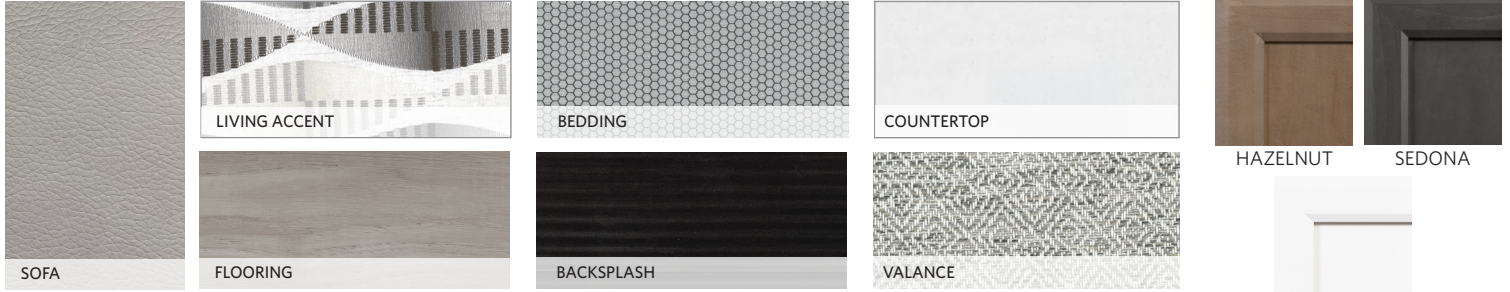

**DOMINO**

**HURRICANE**

**LAZY RIVER**

**CHASSIS**

MODEL	32RW	33HB	34MB	35R	36Y
Wheelbase	228"	228"	242"	228"	252"
Front GAWR (lbs)	8,000	8,000	8,000	8,000	9,000
Rear GAWR (lbs)	15,000	15,000	15,000	15,000	17,500
GCWR (lbs)	26,000	26,000	26,000	26,000	30,000
Hitch Rating Weight (lbs)	8,000	8,000	8,000	8,000	8,000
Tongue Weight (lbs)	800	800	800	800	800
Fuel Capacity (gal)	80	80	80	80	80