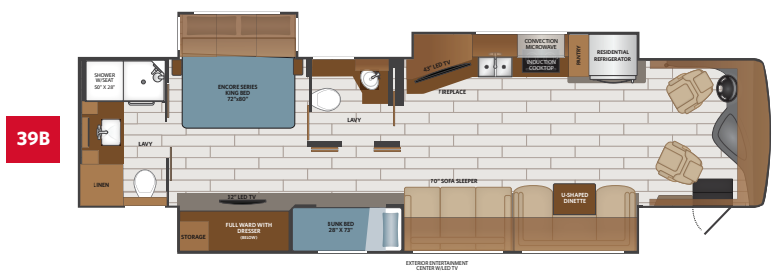

TOP FEATURES

- Freedom Sport Foundation
- Aqua Hot® 250D (33TL), 400D (37S, 38RT, 39B) for unlimited hot water and comfortable even heat
- Exclusive wedged holding tanks (100 gal fresh, 65 gal grey, 45 gal black)
- New door & drawers
- New window treatments
- Washer/dryer optional (33TL stackable; 37S, 38RT, & 39B side by side)
- Hide-A-Loft™ Electric Drop-Down Queen Bed (Optional)
- Residential refrigerator, induction cook top, and convection microwave
- Wifi Ranger Sky Pro 4 w/LTE, 330 watt solar panel, and cellular booster available on all floorplans
- Triple Slide Floorplans for extra room and comfort
- Residential Style Furniture by Apex Custom Furniture
- Hand Laid Luxury Vinyl Tile

- The Corner Office™ (38RT only)
- Hide-A-Loft™ Electric Drop Down Bed w/32" LED TV
- Central Vacuum System
- King Stationary Satellite Universal System
- Roof Vent Covers
- A/C 15M (33TL)
- Safety Awareness Package - MobileEye & Bedroom Safe-T-View
- Power Shore Cord Reel
- 1st Full Bay 90" Slideout Tray
- Starlink Satellite

DIMENSIONS & CAPACITIES

MODEL	33TL	37S	38RT	39B
Overall Length	35' 4"	38' 4"	38' 4"	40' 1"
Overall Height	12' 10"	12' 10"	12' 10"	12' 10"
Overall Width*	102"	102"	102"	102"
Interior Height*	84"	84"	84"	84"
Interior Width*	96"	96"	96"	96"
Patio Awning Width	18'	15'	20'	20'
Interior Storage (cu. ft.)	140	151	211	155
Exterior Storage (cu. ft.)	135	157	157	192
Fresh Water Capacity (gal)	96	96	96	96
Grey Water Capacity (gal)	65	65	65	65
Black Water Capacity (gal)	45	45	45	45

*Overall Width, Interior Height and Interior Width measured with slide-box in.

FREEDOM SPORT CHASSIS - 33TL

Model: Freightliner® Custom Chassis - XCR
 Engine: Cummins ISB, 6.7L, 340HP
 Torque: 700 lb.-ft. @ 1,600 RPM
 Transmission: Allison® 2,500 MH 6-Speed
 Alternator: Delcom Remy 160 Amp