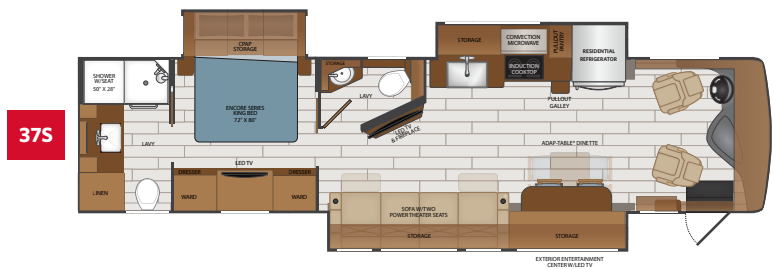

TOP FEATURES

- Freedom Sport Foundation
- Aqua Hot® 250D (33TL), 400D (37S, 38RT, 39B) for unlimited hot water and comfortable even heat
- Exclusive wedged holding tanks (100 gal fresh, 65 gal grey, 45 gal black)
- New door & drawers
- New window treatments
- Washer/dryer optional (33TL stackable; 37S, 38RT, & 39B side by side)
- Hide-A-Loft™ Electric Drop-Down Queen Bed (Optional)
- Residential refrigerator, induction cook top, and convection microwave
- Wifi Ranger Sky Pro 4 w/LTE, 330 watt solar panel, and cellular booster available on all floorplans
- Triple Slide Floorplans for extra room and comfort
- Residential Style Furniture by Apex Custom Furniture
- Hand Laid Luxury Vinyl Tile

- The Corner Office™ (38RT only)
- Hide-A-Loft™ Electric Drop Down Bed w/32" LED TV
- Central Vacuum System
- King Stationary Satellite Universal System
- Roof Vent Covers
- A/C 15M (33TL)
- Safety Awareness Package - MobileEye & Bedroom Safe-T-View
- Power Shore Cord Reel
- 1st Full Bay 90" Slideout Tray
- Starlink Satellite

DIMENSIONS & CAPACITIES

MODEL	33TL	37S	38RT	39B
Overall Length	35' 4"	38' 4"	38' 4"	40' 1"
Overall Height	12' 10"	12' 10"	12' 10"	12' 10"
Overall Width*	102"	102"	102"	102"
Interior Height*	84"	84"	84"	84"
Interior Width*	96"	96"	96"	96"
Patio Awning Width	18'	15'	20'	20'
Interior Storage (cu. ft.)	140	151	211	155
Exterior Storage (cu. ft.)	135	157	157	192
Fresh Water Capacity (gal)	96	96	96	96
Grey Water Capacity (gal)	65	65	65	65
Black Water Capacity (gal)	45	45	45	45

*Overall Width, Interior Height and Interior Width measured with slide-box in.

FREEDOM SPORT CHASSIS - 33TL

Model: Freightliner® Custom Chassis - XCR
 Engine: Cummins ISB, 6.7L, 340HP
 Torque: 700 lb.-ft. @ 1,600 RPM
 Transmission: Allison® 2,500 MH 6-Speed
 Alternator: Delcom Remy 160 Amp