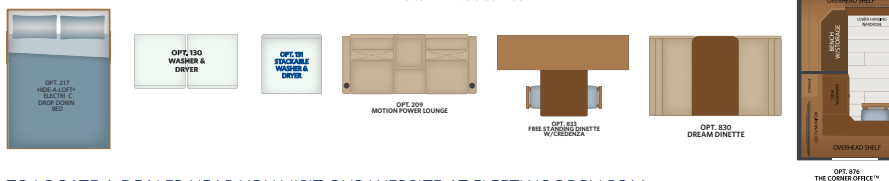

TO LOCATE A DEALER NEAR YOU VISIT OUR WEBSITE AT FLEETWOODRV.COM