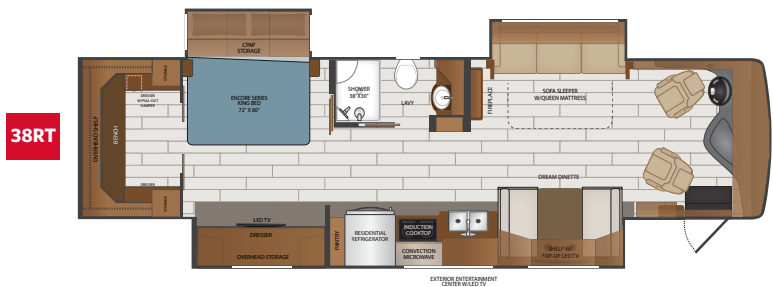

TOP FEATURES

- Freedom Sport Foundation
- Aqua Hot® 250D (33TL), 400D (37S, 38RT, 39B) for unlimited hot water and comfortable even heat
- Exclusive wedged holding tanks (100 gal fresh, 65 gal grey, 45 gal black)
- New door & drawers
- New window treatments
- Washer/dryer optional (33TL stackable; 37S, 38RT, & 39B side by side)
- Hide-A-Loft™ Electric Drop-Down Queen Bed (Optional)
- Residential refrigerator, induction cook top, and convection microwave
- Wifi Ranger Sky Pro 4 w/LTE, 330 watt solar panel, and cellular booster available on all floorplans
- Triple Slide Floorplans for extra room and comfort
- Residential Style Furniture by Apex Custom Furniture
- Hand Laid Luxury Vinyl Tile

- The Corner Office™ (38RT only)
- Hide-A-Loft™ Electric Drop Down Bed w/32" LED TV
- Central Vacuum System
- King Stationary Satellite Universal System
- Roof Vent Covers
- A/C 15M (33TL)
- Safety Awareness Package - MobileEye & Bedroom Safe-T-View
- Power Shore Cord Reel
- 1st Full Bay 90" Slideout Tray
- Starlink Satellite

DIMENSIONS & CAPACITIES

MODEL	33TL	37S	38RT	39B
Overall Length	35' 4"	38' 4"	38' 4"	40' 1"
Overall Height	12' 10"	12' 10"	12' 10"	12' 10"
Overall Width*	102"	102"	102"	102"
Interior Height*	84"	84"	84"	84"
Interior Width*	96"	96"	96"	96"
Patio Awning Width	18'	15'	20'	20'
Interior Storage (cu. ft.)	140	151	211	155
Exterior Storage (cu. ft.)	135	157	157	192
Fresh Water Capacity (gal)	96	96	96	96
Grey Water Capacity (gal)	65	65	65	65
Black Water Capacity (gal)	45	45	45	45

*Overall Width, Interior Height and Interior Width measured with slide-box in.

FREEDOM SPORT CHASSIS - 33TL

Model: Freightliner® Custom Chassis - XCR
 Engine: Cummins ISB, 6.7L, 340HP
 Torque: 700 lb.-ft. @ 1,600 RPM
 Transmission: Allison® 2,500 MH 6-Speed
 Alternator: Delcom Remy 160 Amp