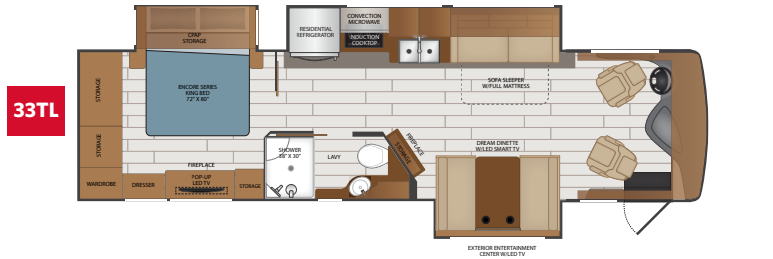

TOP FEATURES

- Freedom Sport Foundation
- Aqua Hot® 250D (33TL), 400D (37S, 38RT, 39B) for unlimited hot water and comfortable even heat
- Exclusive wedged holding tanks (100 gal fresh, 65 gal grey, 45 gal black)
- New door & drawers
- New window treatments
- Washer/dryer optional (33TL stackable; 37S, 38RT, & 39B side by side)
- Hide-A-Loft™ Electric Drop-Down Queen Bed (Optional)
- Residential refrigerator, induction cook top, and convection microwave
- Wifi Ranger Sky Pro 4 w/LTE, 330 watt solar panel, and cellular booster available on all floorplans
- Triple Slide Floorplans for extra room and comfort
- Residential Style Furniture by Apex Custom Furniture
- Hand Laid Luxury Vinyl Tile

- The Corner Office™ (38RT only)
- Hide-A-Loft™ Electric Drop Down Bed w/32" LED TV
- Central Vacuum System
- King Stationary Satellite Universal System
- Roof Vent Covers
- A/C 15M (33TL)
- Safety Awareness Package - MobileEye & Bedroom Safe-T-View
- Power Shore Cord Reel
- 1st Full Bay 90" Slideout Tray
- Starlink Satellite

DIMENSIONS & CAPACITIES

MODEL	33TL	37S	38RT	39B
Overall Length	35' 4"	38' 4"	38' 4"	40' 1"
Overall Height	12' 10"	12' 10"	12' 10"	12' 10"
Overall Width*	102"	102"	102"	102"
Interior Height*	84"	84"	84"	84"
Interior Width*	96"	96"	96"	96"
Patio Awning Width	18'	15'	20'	20'
Interior Storage (cu. ft.)	140	151	211	155
Exterior Storage (cu. ft.)	135	157	157	192
Fresh Water Capacity (gal)	96	96	96	96
Grey Water Capacity (gal)	65	65	65	65
Black Water Capacity (gal)	45	45	45	45

*Overall Width, Interior Height and Interior Width measured with slide-box in.

FREEDOM SPORT CHASSIS - 33TL

Model: Freightliner® Custom Chassis - XCR
 Engine: Cummins ISB, 6.7L, 340HP
 Torque: 700 lb.-ft. @ 1,600 RPM
 Transmission: Allison® 2,500 MH 6-Speed
 Alternator: Delcom Remy 160 Amp